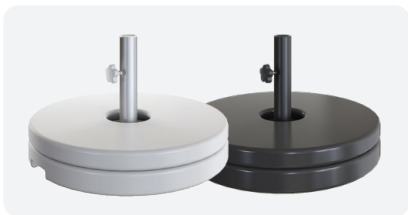

Concrete filled base - silver/black 40kg (double stacked)
25kg concrete filled plastic base with an extra 15kg weight for extra stability.