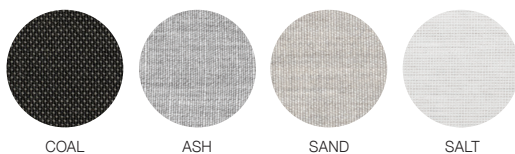

¹Measured from point to point. All measurements are rounded and are subject to change.

²Wind damage is not covered by the warranty.

³When used at horizontal setting.

⁴Colours with red colour pigmentation (red, orange, yellow etc) will have lower colour fastness than other colours and will show some fading earlier.

Fabric colours (Fabric colours may vary slightly from printed swatches shown).

Most Popular

Standard Colours

Designer Range

Shade7 showroom/factory:

1096 Great South Rd, Mt Wellington, Auckland 1060, NZ
+64 (0) 9 570 1112 / sales@shade7.co.nz / www.shade7.co.nz