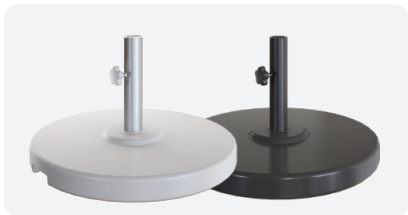

Venice advantages

- Lightweight and extremely durable fibreglass arms
- Strong 38mm dia. aluminium pole with 2.2mm wall thickness
- Venice - 5 year back-to-base frame warranty
- Venice Tilt - 3 year residential back-to-base frame warranty
- European made acrylic canvas fabric with 10 year warranty
- Heavy duty resin and stainless steel parts
- Post can be split into two halves for easy storage/transport
- Easy to open and close with rope and pulley system
- Rust free aluminium and fibreglass frame

Super strong fiberglass arms & joints

High quality rope & pin opening system

Marine grade quality & stainless steel hardware

Strong 60 degree tilting mechanism

Durable winder system

Optional accessories

Concrete filled base - silver/black 25kg
A strong and durable concrete filled plastic base with aluminium spigot.

Premium wheeled base 25kg
High quality base using galvanised steel with a stainless steel spigot.

You can use your umbrella with a freestanding base or install it using our stainless steel removable spigot system.