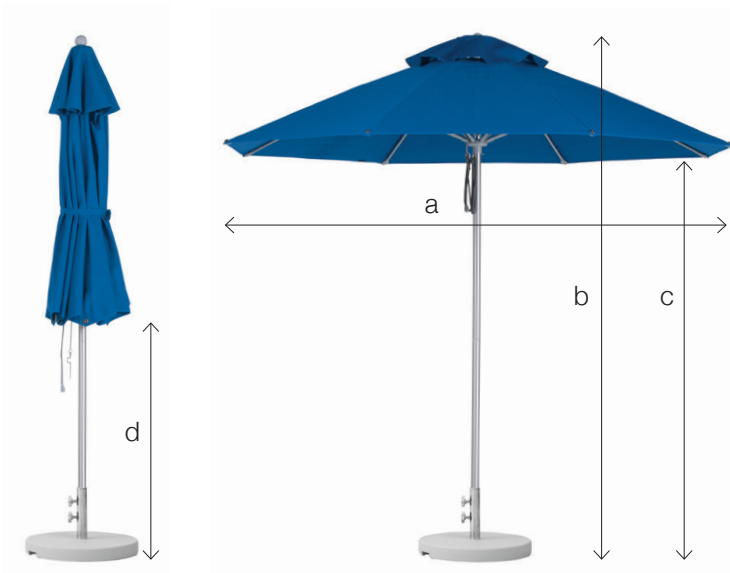

European made acrylic canvas

Our premium solution-dyed acrylic canvas comes with a 10 year warranty and has the best available colour fastness rating of 7-8 out of 8⁴. It also has the highest possible rating of UPF 80, cutting out the maximum amount of harmful UV light for excellent sun protection.

Specifications & technical information

Dimensions of open umbrella

a: Width of canopy (cm)	220 x 220	1260^Ø	1315^Ø	1260^Ø
b: Height to top of umbrella (cm)	270	270	270	270
c: Canopy edge height (cm)	200	195	200	195
Canopy shade area (m²)	4.8	4.8	7.0	4.8

Dimensions of closed umbrella

d: Closed ground clearance (cm)	85	110	85	110
Closes above tables?	Yes	Yes	Yes	Yes

Wind rating guide

Installed wind rating²	60kph	80kph	50kph	³40kph

¹Measured from point to point. All measurements are rounded and are subject to change.

²Wind damage is not covered by the warranty.

³When used at horizontal setting.

⁴Colours with red colour pigmentation (red, orange, yellow etc) will have lower colour fastness than other colours and will show some fading earlier.