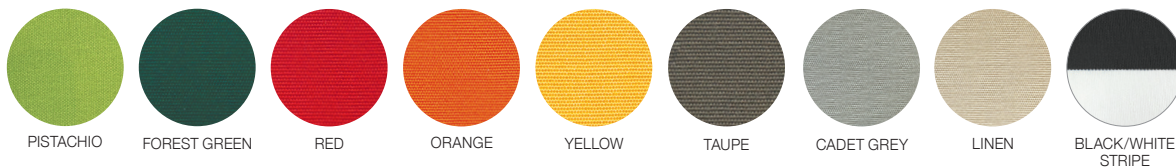

Our premium solution-dyed acrylic canvas comes with a 10 year warranty and has the best available colour fastness rating of 7-8 out of 8⁴. It also has the highest possible rating of UPF 80, cutting out the maximum amount of harmful UV light for excellent sun protection.

¹Measured from point to point. All measurements are rounded and are subject to change.

²Wind damage is not covered by the warranty.

³When used at horizontal setting.

⁴Colours with red colour pigmentation (red, orange, yellow etc) will have lower colour fastness than other colours and will show some fading earlier.

Fabric colours (Fabric colours may vary slightly from printed swatches shown).

Most Popular

Standard Colours

Designer Range

Shade7 showroom/factory:

1096 Great South Rd, Mt Wellington, Auckland 1060, NZ
+64 (0) 9 570 1112 / sales@shade7.co.nz / www.shade7.co.nz