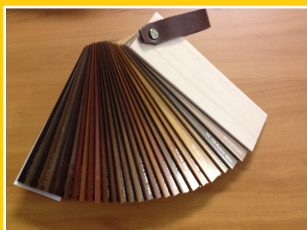

Contemporary Paint Colour Swatch

Wide range of neutral paint colours (custom colours also available)