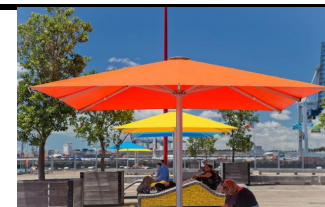

Tempest Umbrella

Umbrella Sizes	Price excl. GST	Price incl. GST
Tempest 3.5m Square - any fabric	\$4,400	\$5,060
Tempest 4.0m Square - any fabric	\$4,500	\$5,175
Tempest 5.0m Square - any fabric	\$5,400	\$6,210
Tempest 5.0m Octagonal - any fabric	\$4,500	\$5,175
Tempest 3.5m Square with LED light system	\$5,900	\$6,785
Tempest 4m Square with LED light system	\$6,000	\$6,900
Tempest 5m Square with LED light system	\$6,900	\$7,935
- Includes installation fittings.		
Fittings & Accessories		
Concrete Patio Installation Kit or In-Ground Fitting	\$170	\$195
110cm Freestanding Base 8 x 50cm pavers not included.	\$800	\$920
Cover Bags (Small or Large) - Black Polyester	\$260	\$299
Delivery		
Auckland	\$100	\$115
North Island	\$170	\$196
South Island	\$300	\$345